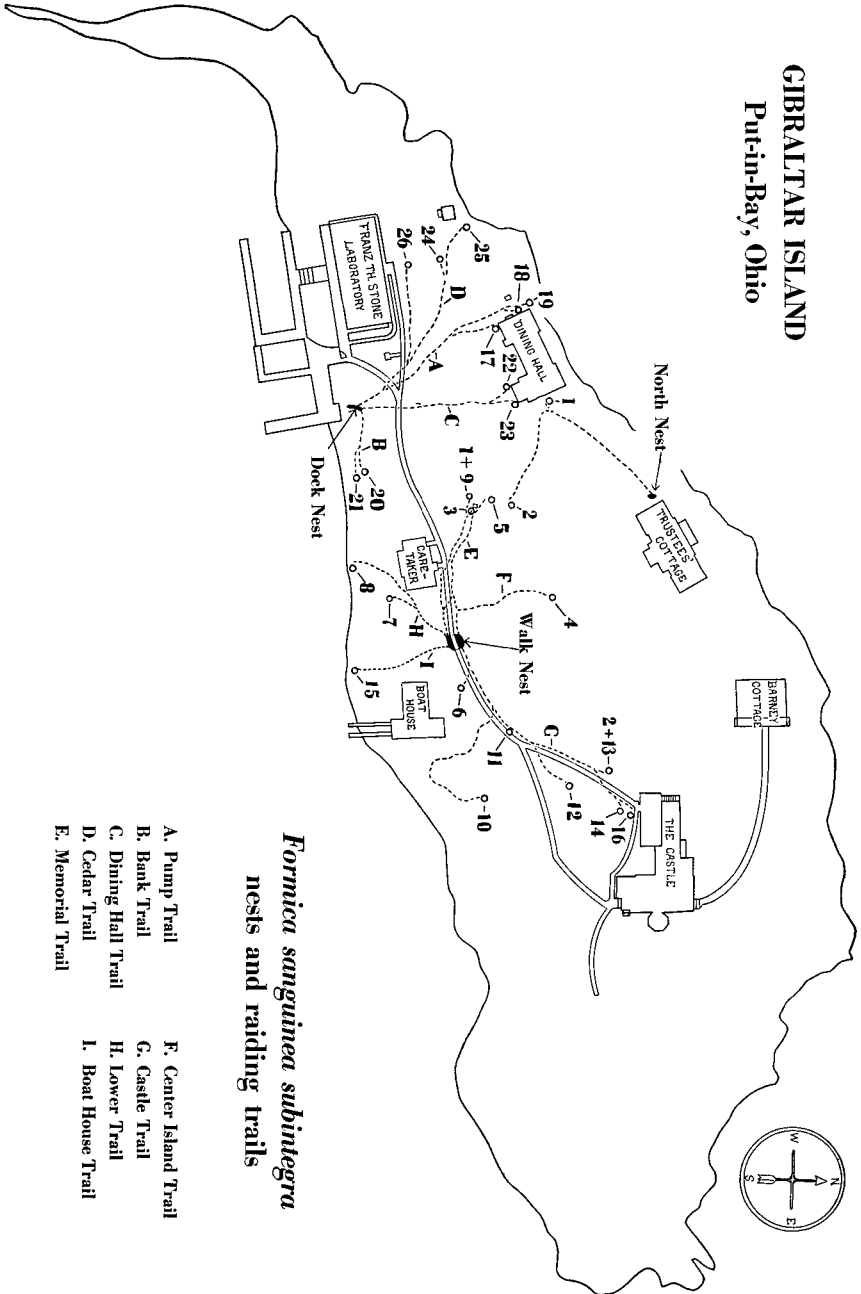

GIBRALTAR ISLAND  
Put-in-Bay, Ohio

*Formica sanguinea subintegra*  
nests and raiding trails

- A. Pump Trail
- B. Bank Trail
- C. Dining Hall Trail
- D. Cedar Trail
- E. Memorial Trail
- F. Center Island Trail
- G. Castle Trail
- H. Lower Trail
- I. Boat House Trail

*Formica sanguinea*  
Talbot and Kennedy

Fig. 1. Gibraltar Island, Put-in-Bay, Ohio, showing nests and raiding trails of *Formica sanguinea subintegra* and the nests (numbered) of its prey, *Formica fusca subsericea*.